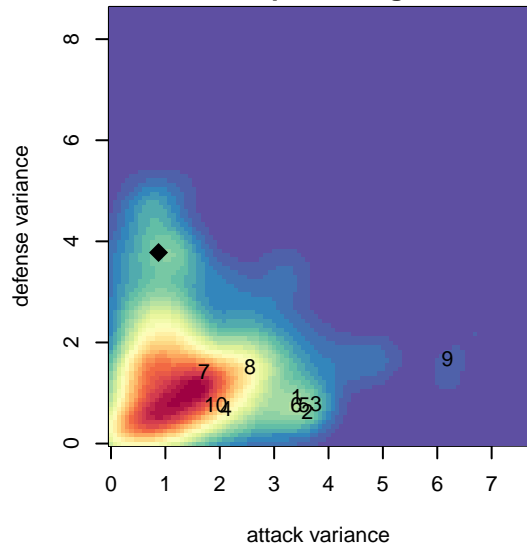

Dragons FC B99

Dragons FC
Seattle, WA
B99 total strength=1511
attack=12.4 defense=11.16
fall league = PSPL WSPL 2 U18

alt names used:
Dragons FC B99

Venues played:
2016 Sounders FC Cup BU18
2016 WA Rush Cup B98/99 Silver U19
2016 Labor Day Cup BU18
2016 PSPL WSPL 2 U18

**attack and defense variance (black dot)
relative to other teams
and top 10 in region**

**attack and defense rating
relative to others at age
and all opponents in last 13 months**

Performance relative to 13 month average