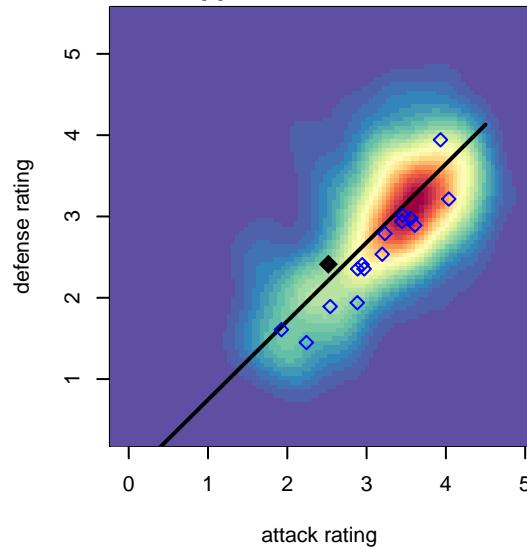

Dragons FC B99

Dragons FC
Seattle, WA
B99 total strength=1511
attack=12.4 defense=11.16
fall league = PSPL WSPL 2 U18

alt names used:
Dragons FC B99

Venues played:
2016 Sounders FC Cup BU18
2016 WA Rush Cup B98/99 Silver U19
2016 Labor Day Cup BU18
2016 PSPL WSPL 2 U18

**attack and defense variance (black dot)
relative to other teams
and top 10 in region**

**attack and defense rating
relative to others at age
and all opponents in last 13 months**

Performance relative to 13 month average