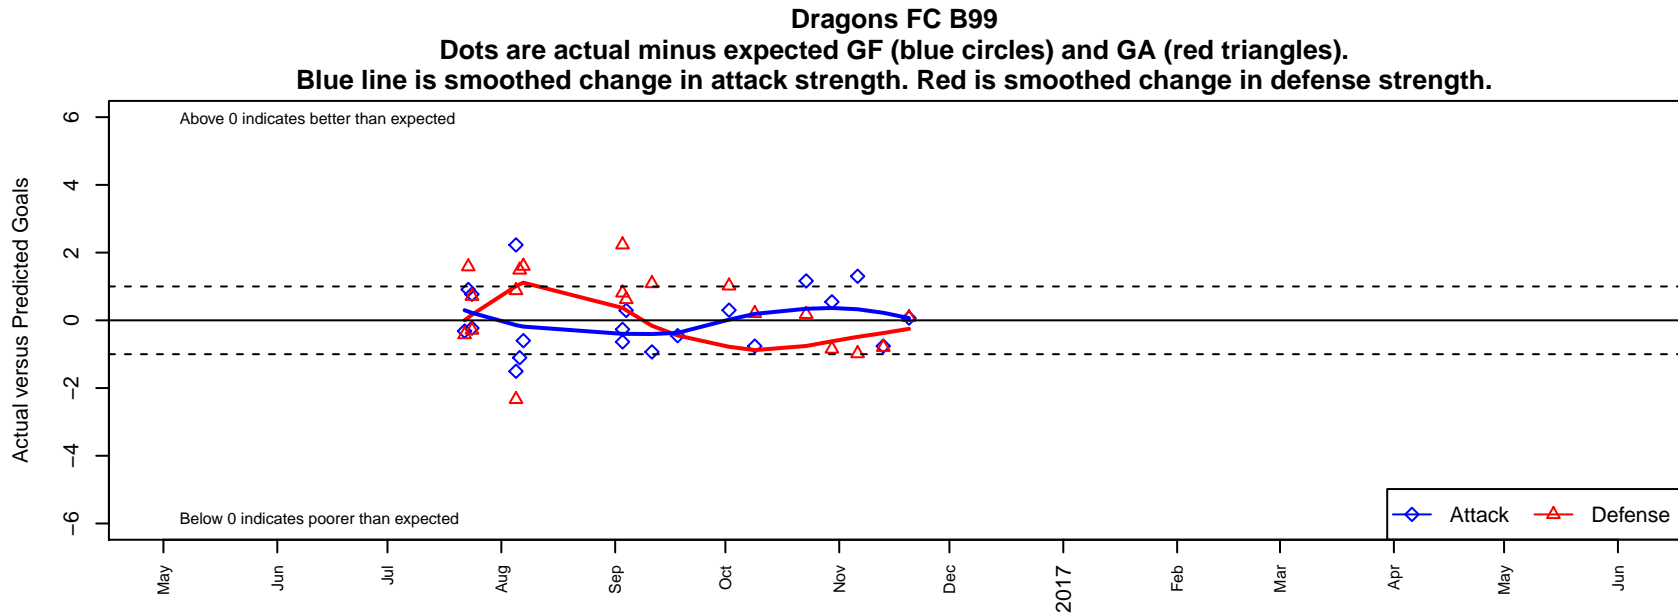

Dragons FC B99

Dragons FC
Seattle, WA
B99 total strength=1511
attack=12.4 defense=11.16
fall league = PSPL WSPL 2 U18

alt names used:
Dragons FC B99

Venues played:
2016 Sounders FC Cup BU18
2016 WA Rush Cup B98/99 Silver U19
2016 Labor Day Cup BU18
2016 PSPL WSPL 2 U18

**attack and defense variance (black dot)
relative to other teams
and top 10 in region**

**attack and defense rating
relative to others at age
and all opponents in last 13 months**

Performance relative to 13 month average