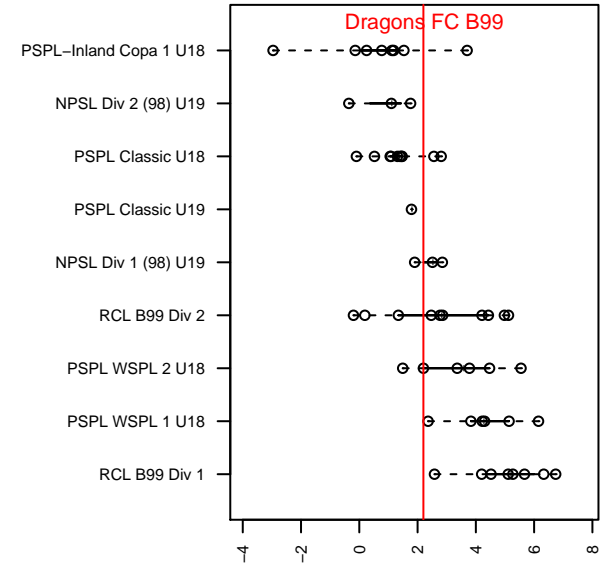

Dragons FC B99

Dragons FC
Seattle, WA
B99 total strength=1511
attack=12.4 defense=11.16
fall league = PSPL WSPL 2 U18

alt names used:
Dragons FC B99

Venues played:
2016 Sounders FC Cup BU18
2016 WA Rush Cup B98/99 Silver U19
2016 Labor Day Cup BU18
2016 PSPL WSPL 2 U18

**attack and defense variance (black dot)
relative to other teams
and top 10 in region**

**attack and defense rating
relative to others at age
and all opponents in last 13 months**

Performance relative to 13 month average